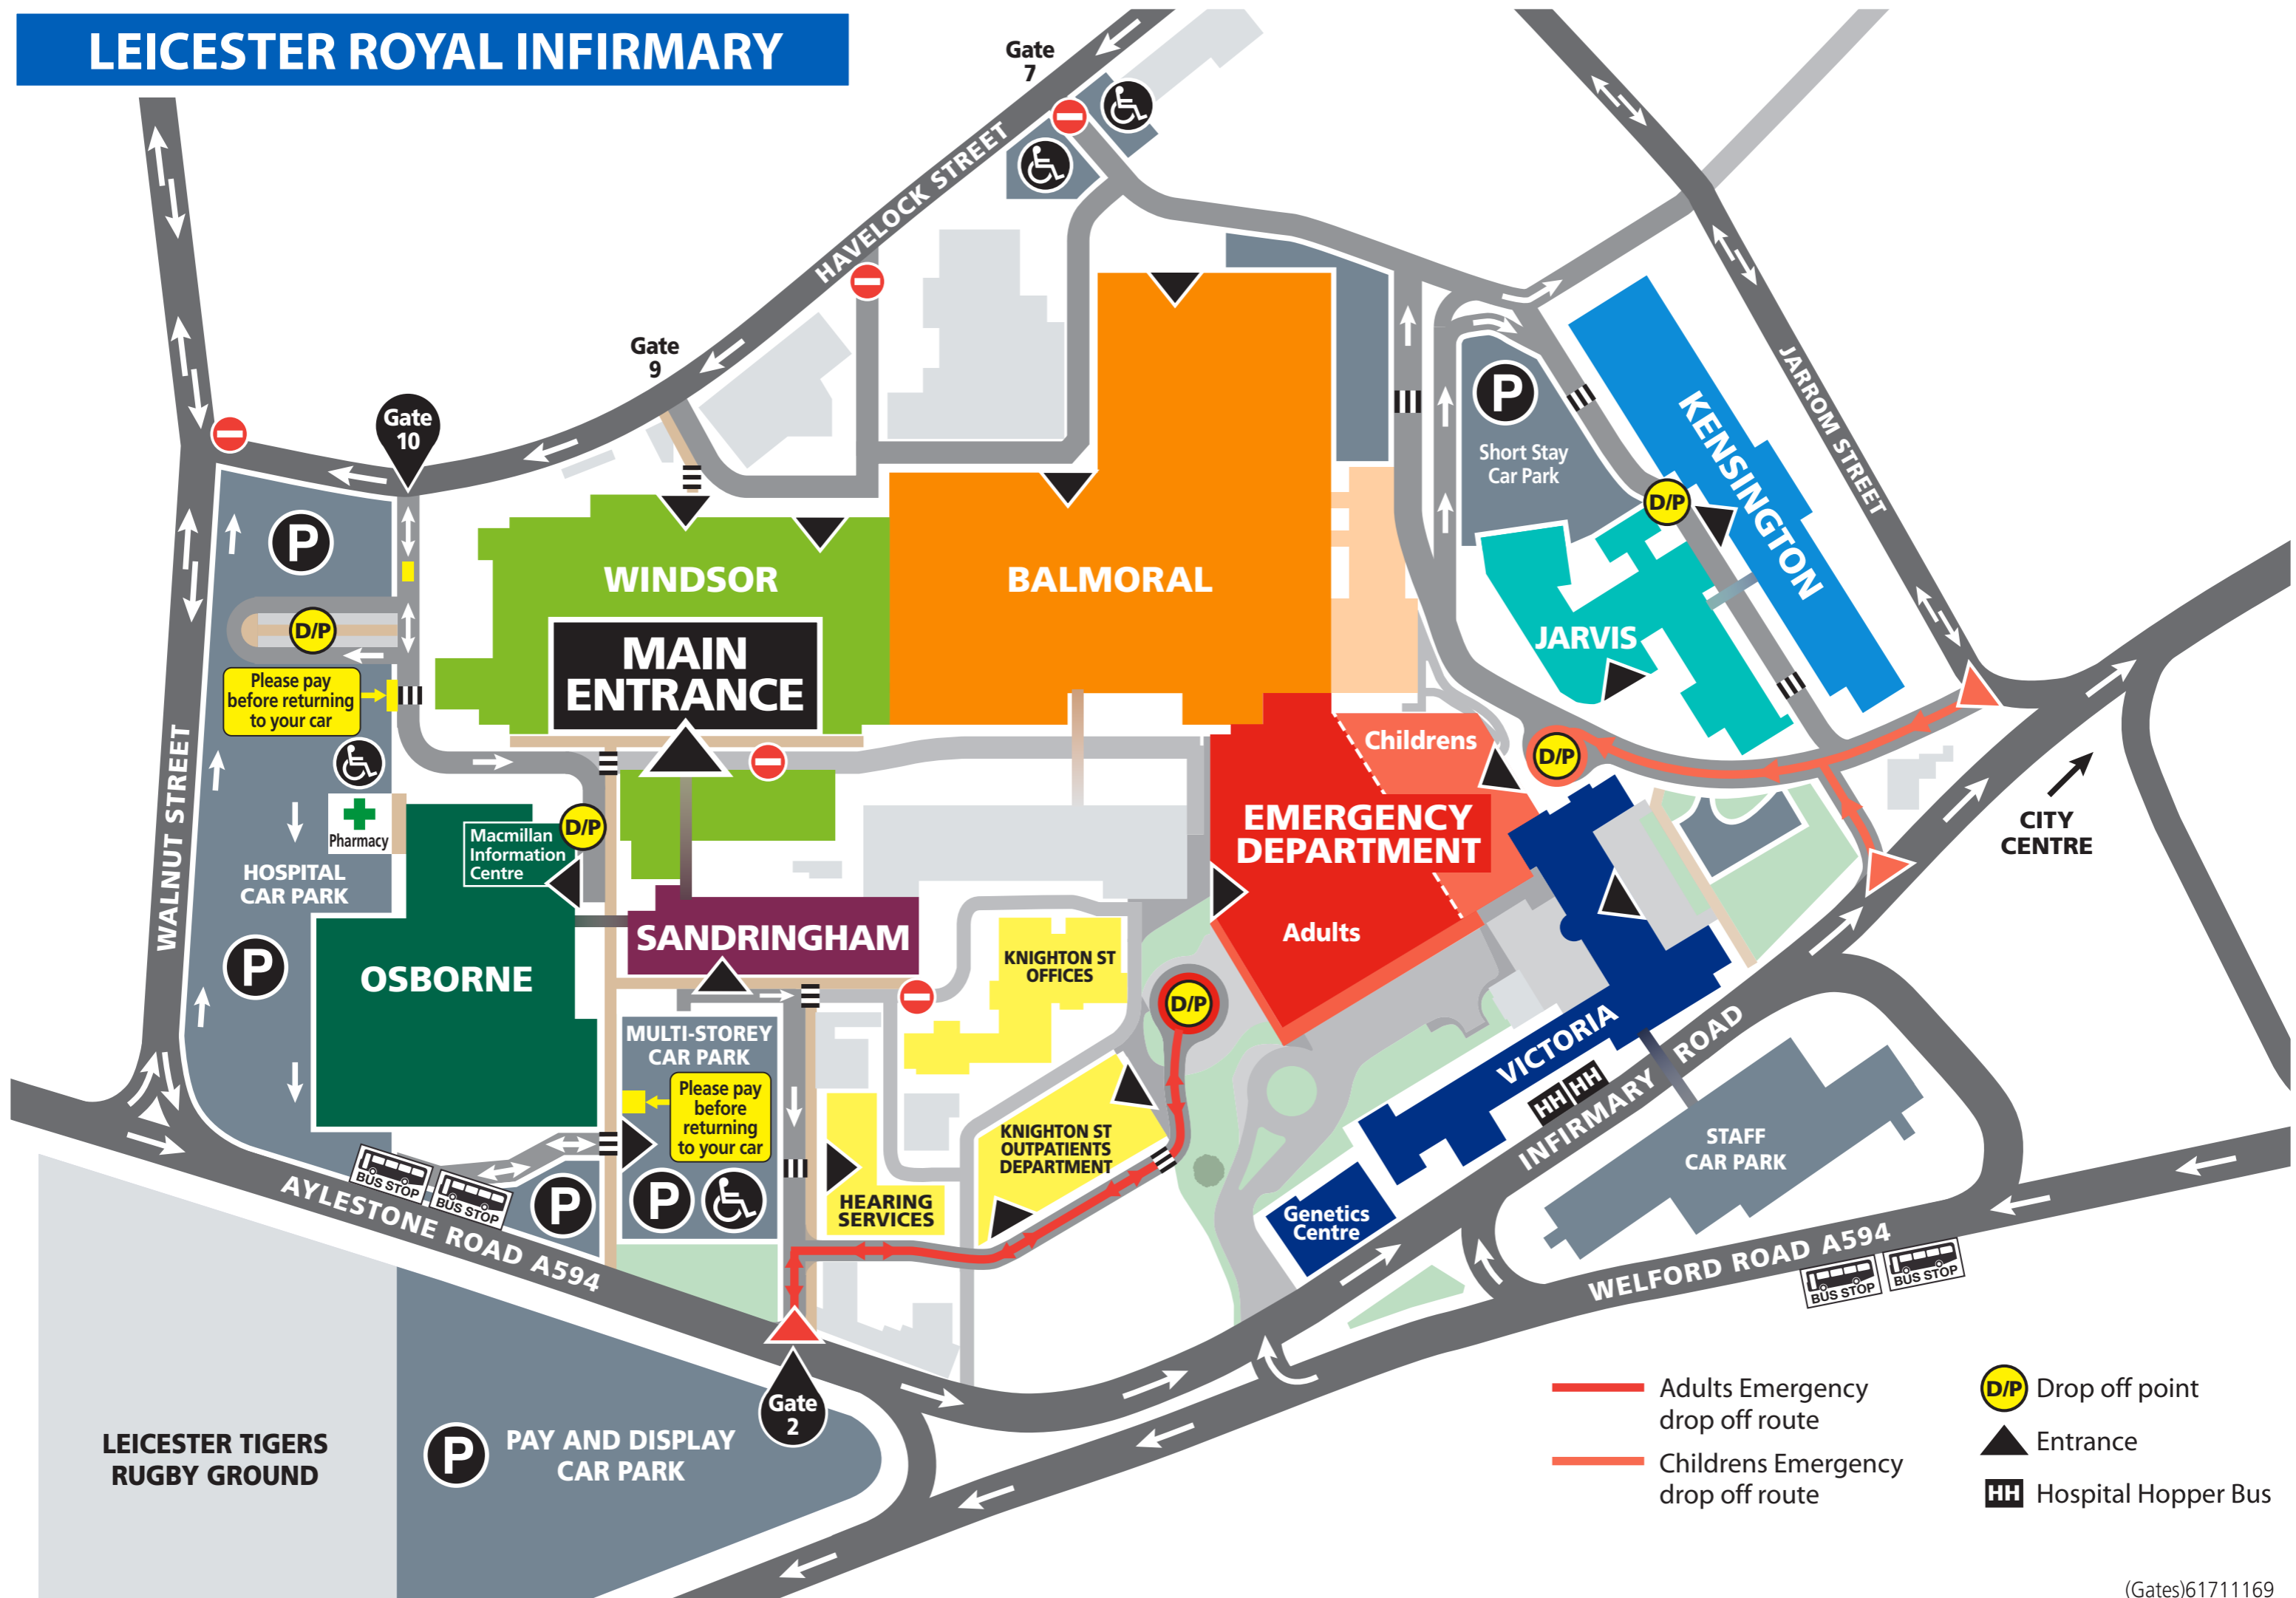

LEICESTER ROYAL INFIRMARY

- Adults Emergency drop off route
- Childrens Emergency drop off route
- D/P Drop off point
- ▲ Entrance
- HH/HH Hospital Hopper Bus